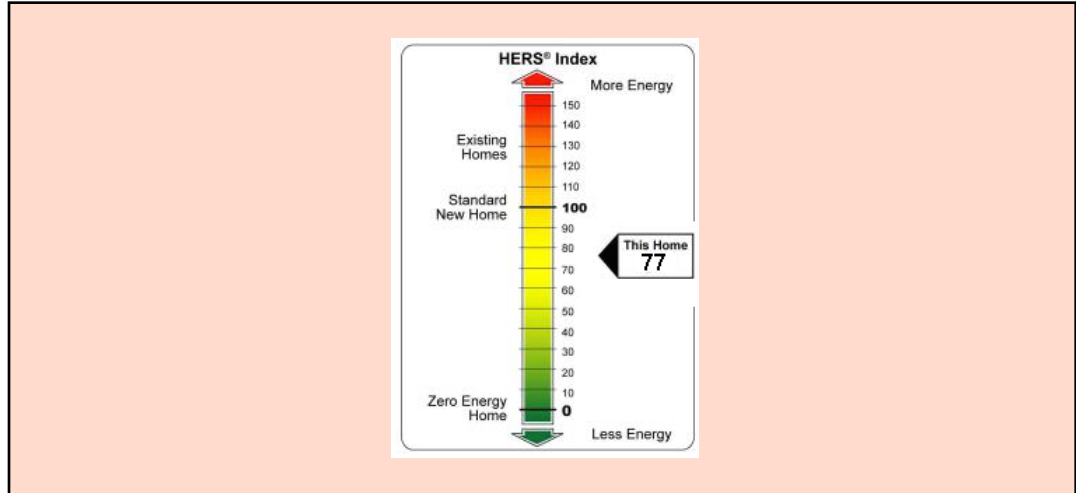

The Energy Guy

Use Your Browser's Back Button to Return to Actual HERS Scores

The HERS Index for this home is:

77

A standard home built to 2006 Standards is:

100

For More Information:

316 617-6627