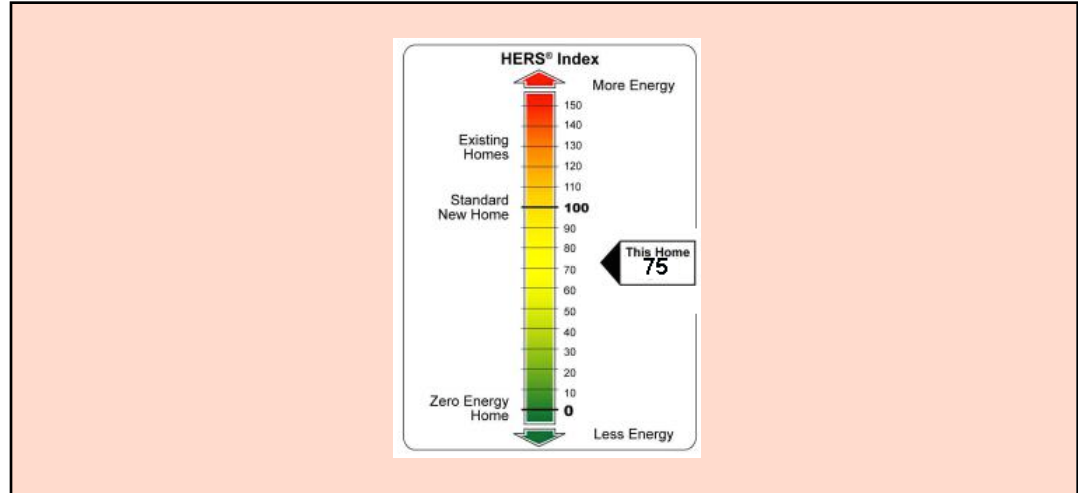

# The Energy Guy

Use Your Browser's Back Button to Return to Actual HERS Scores

The HERS Index for this home is:

**75**

A standard home built to 2006 Standards is:

**100**

For More Information:

**Dee Dee Krehbiel**